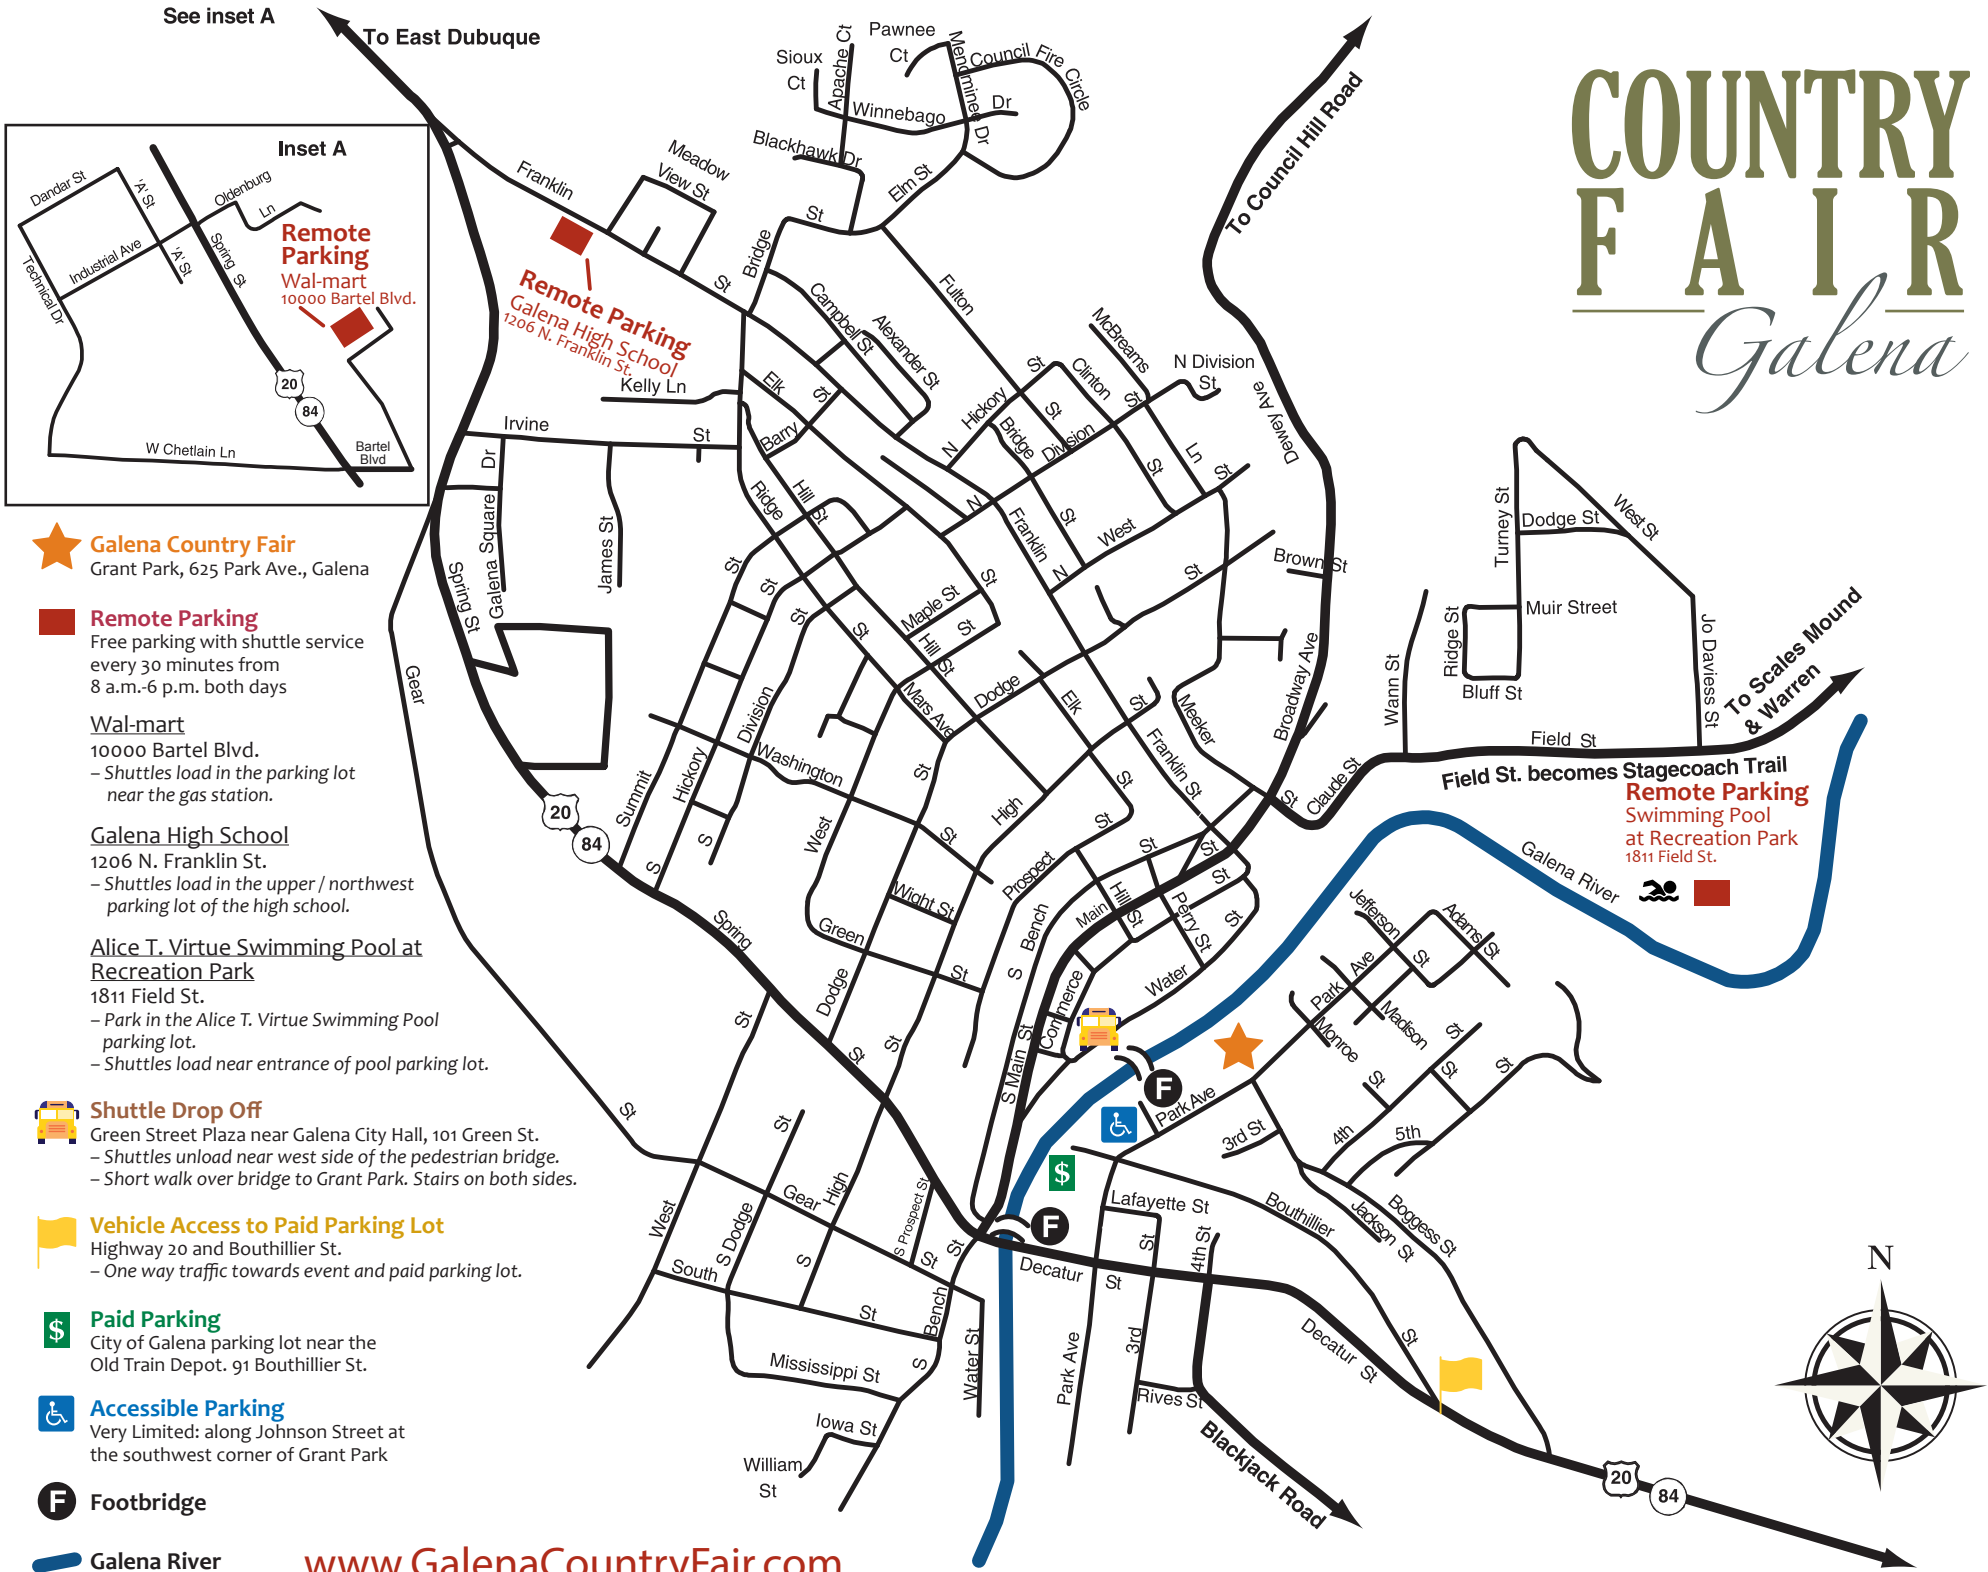

COUNTRY FAIR

Galena

★ Galena Country Fair
Grant Park, 625 Park Ave., Galena

■ Remote Parking
Free parking with shuttle service every 30 minutes from 8 a.m.-6 p.m. both days

Wal-mart
10000 Bartel Blvd.
- Shuttles load in the parking lot near the gas station.

Galena High School
1206 N. Franklin St.
- Shuttles load in the upper / northwest parking lot of the high school.

Alice T. Virtue Swimming Pool at Recreation Park
1811 Field St.
- Park in the Alice T. Virtue Swimming Pool parking lot.
- Shuttles load near entrance of pool parking lot.

🚌 Shuttle Drop Off
Green Street Plaza near Galena City Hall, 101 Green St.
- Shuttles unload near west side of the pedestrian bridge.
- Short walk over bridge to Grant Park. Stairs on both sides.

🚩 Vehicle Access to Paid Parking Lot
Highway 20 and Bouthillier St.
- One way traffic towards event and paid parking lot.

💰 Paid Parking
City of Galena parking lot near the Old Train Depot. 91 Bouthillier St.

♿ Accessible Parking
Very Limited: along Johnson Street at the southwest corner of Grant Park

F Footbridge

🌊 Galena River