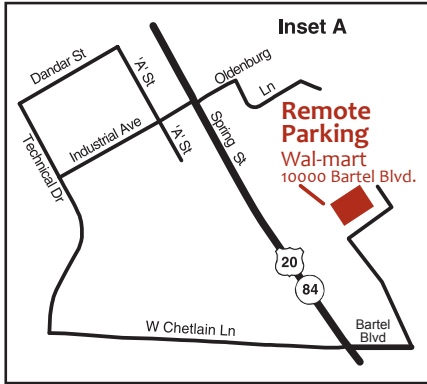

## Galena

See inset A  
To East Dubuque

**Galena Country Fair**  
Grant Park, 625 Park Ave., Galena

**Remote Parking**  
Free parking with shuttle service

**Wal-mart**  
10000 Bartel Blvd.  
- Shuttles load in parking lot near gas station.

**Shuttle Drop Off**  
Green Street Plaza near Galena City Hall, 101 Green St.  
- Shuttles unload near west side of the pedestrian bridge.  
- Short walk over bridge to Grant Park. Stairs on both sides.

**Vehicle Access to Paid Parking Lot**  
Highway 20 and Bouthillier St.  
- One way traffic towards event and paid parking lot.

**Paid Parking**  
City of Galena parking lot near the Old Train Depot 91 Bouthillier St.

**Accessible Parking**  
Very Limited: along Johnson Street at the southwest corner of Grant Park

**F Footbridge**

**Galena River**

Field St. becomes Stagecoach Trail  
**Remote Parking**  
Swimming Pool at Recreation Park  
1811 Field St.