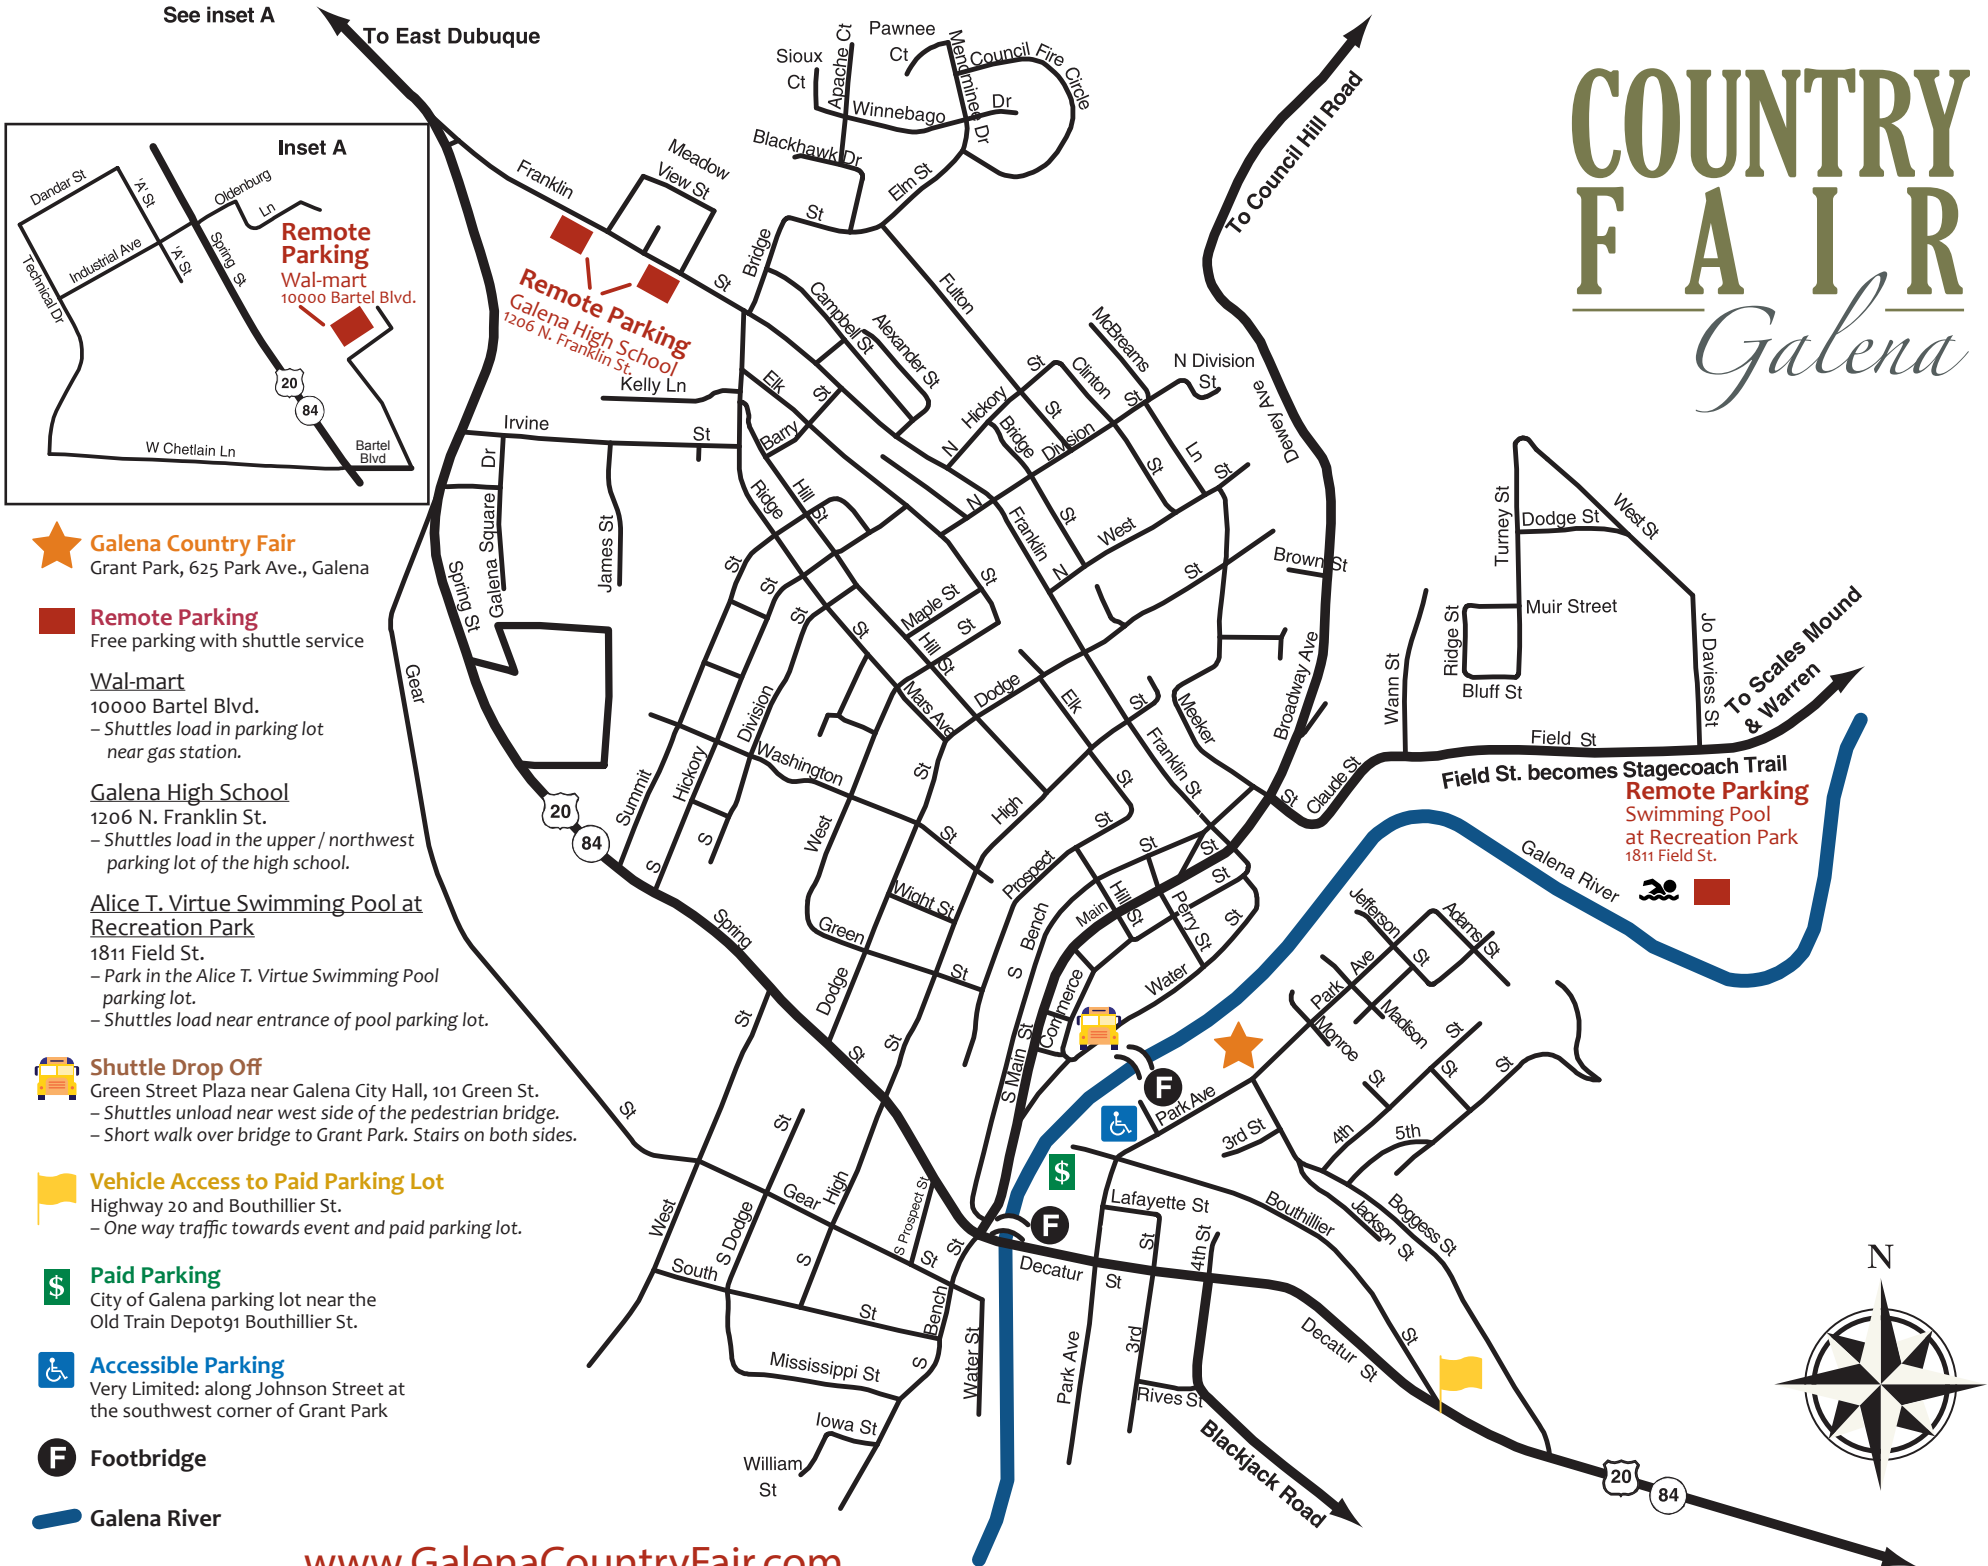

## Galena

See inset A  
To East Dubuque

**Galena Country Fair**  
Grant Park, 625 Park Ave., Galena

**Remote Parking**  
Free parking with shuttle service

**Wal-mart**  
10000 Bartel Blvd.  
- Shuttles load in parking lot near gas station.

**Shuttle Drop Off**  
Green Street Plaza near Galena City Hall, 101 Green St.  
- Shuttles unload near west side of the pedestrian bridge.  
- Short walk over bridge to Grant Park. Stairs on both sides.

**Vehicle Access to Paid Parking Lot**  
Highway 20 and Bouthillier St.  
- One way traffic towards event and paid parking lot.

**Paid Parking**  
City of Galena parking lot near the Old Train Depot 91 Bouthillier St.

**Accessible Parking**  
Very Limited: along Johnson Street at the southwest corner of Grant Park

**F Footbridge**

**Galena River**

Field St. becomes Stagecoach Trail  
**Remote Parking**  
Swimming Pool at Recreation Park  
1811 Field St.