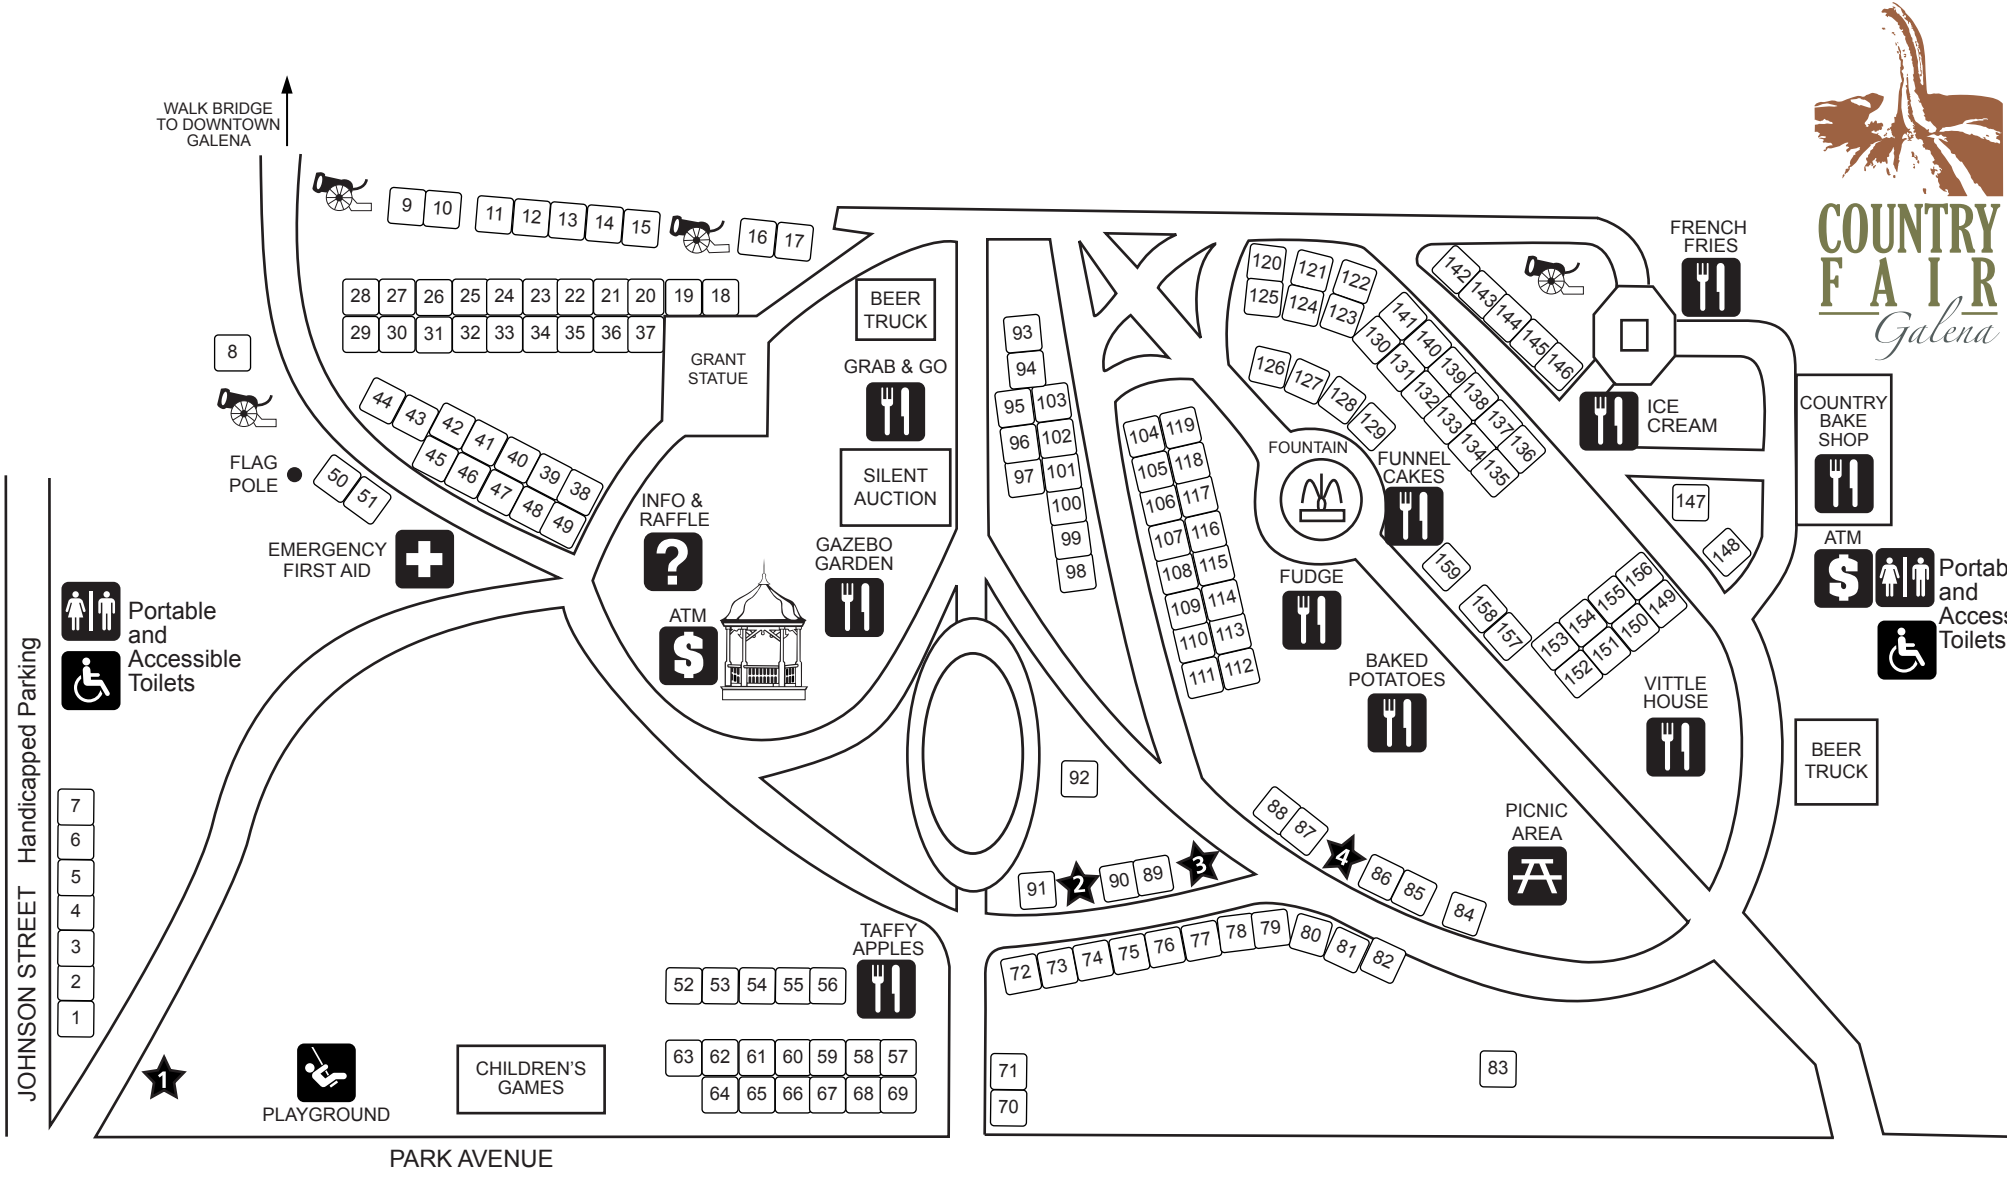

COUNTRY FAIR

Galena

JOHNSON STREET Handicapped Parking

WALK BRIDGE TO DOWNTOWN GALENA

PARK AVENUE

EMERGENCY FIRST AID

- 7
- 6
- 5
- 4
- 3
- 2
- 1

PLAYGROUND

CHILDREN'S GAMES

52 53 54 55 56 

63 62 61 60 59 58 57
64 65 66 67 68 69

TAFFY APPLES 

 Portable and Accessible Toilets

EMERGENCY FIRST AID 

FLAG POLE

INFO & RAFFLE 

ATM 

GAZEBO GARDEN 

SILENT AUCTION 

GRAB & GO 

BEER TRUCK 

ATM  Portable and Accessible Toilets 

BEER TRUCK

PICNIC AREA 

28 27 26 25 24 23 22 21 20 19 18
29 30 31 32 33 34 35 36 37

44 43 42 41 40 39 38
45 46 47 48 49

8

9 10 11 12 13 14 15 16 17